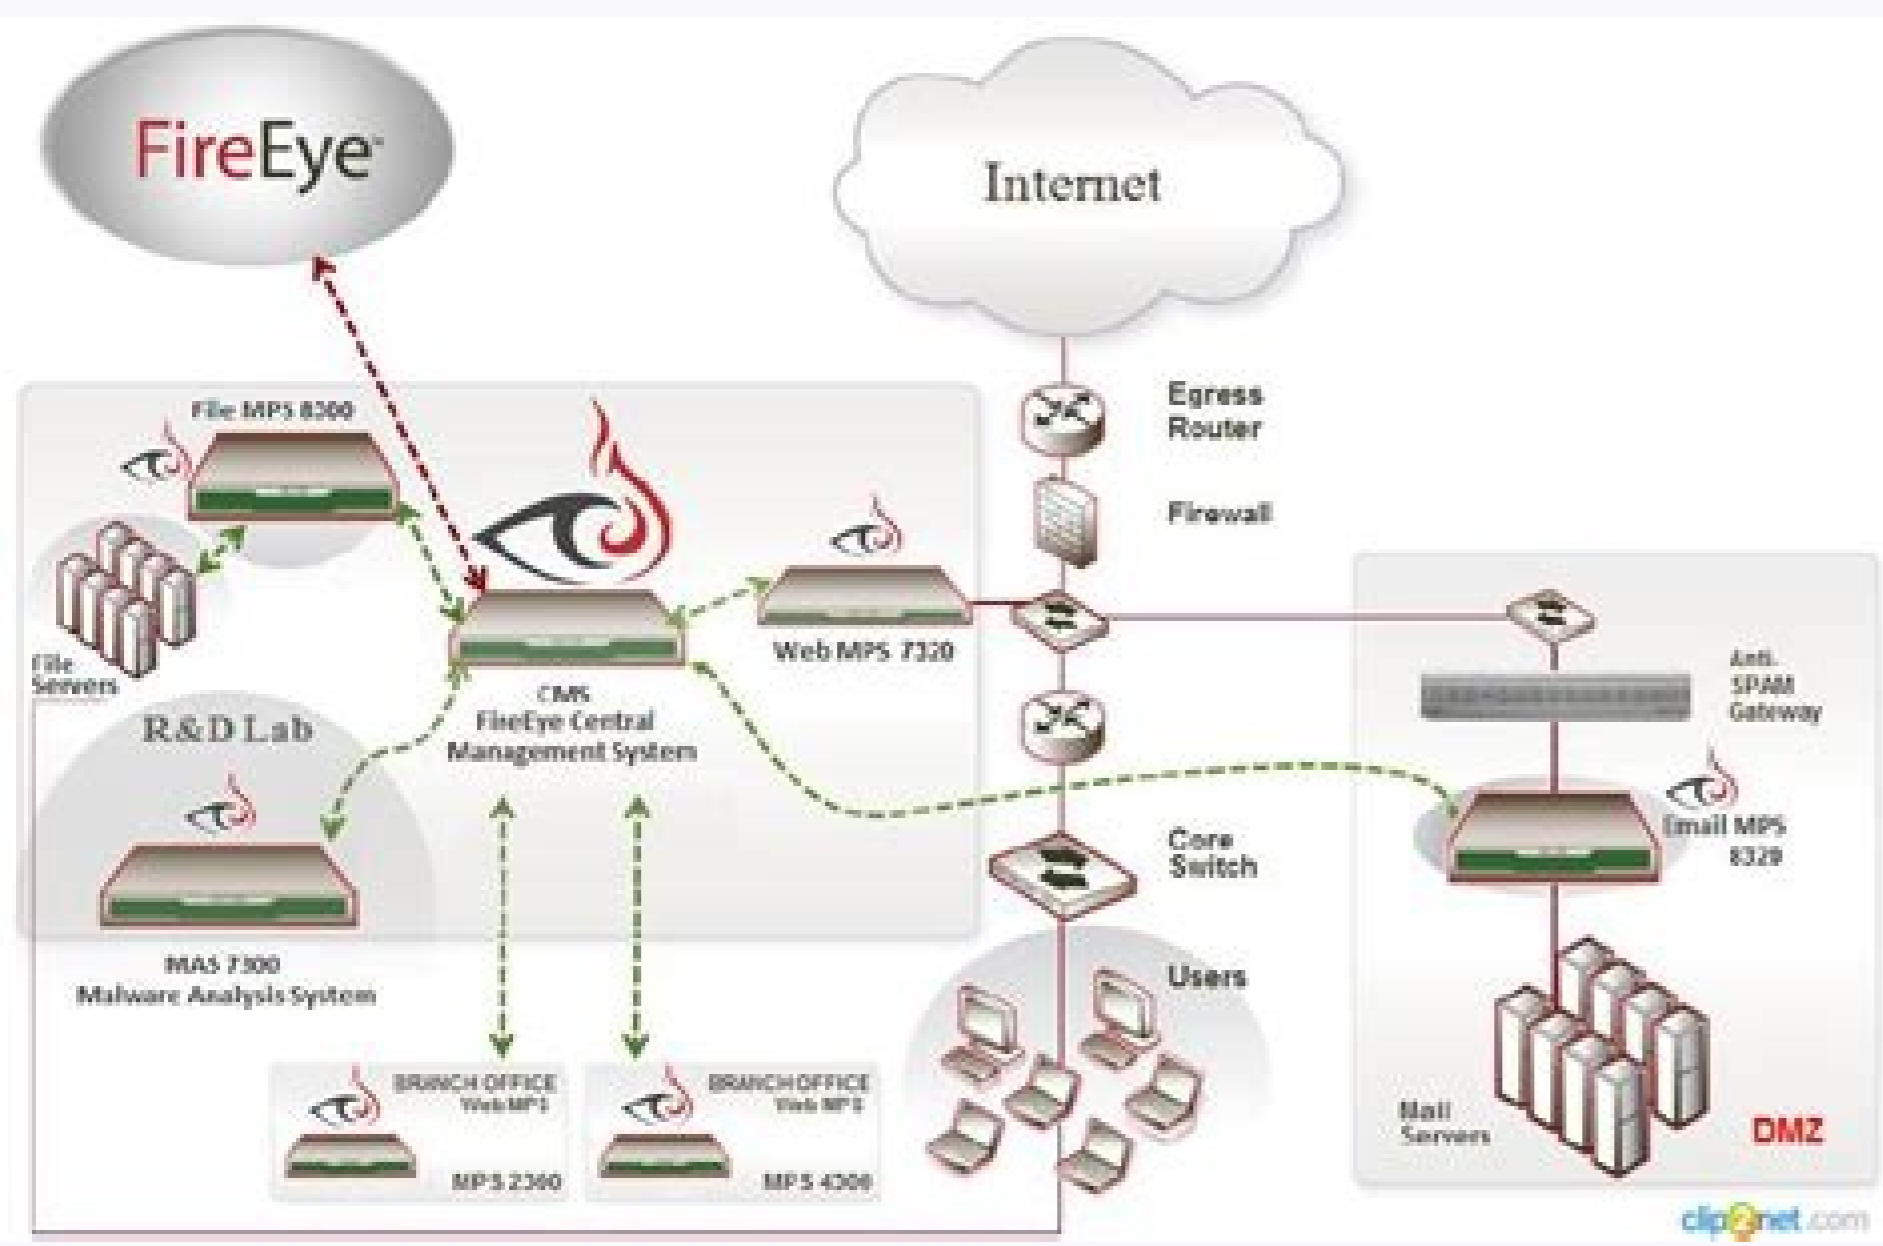

Magic Quadrant

Fireeye hx requirements. What does fireeye hx do. Fireeye hx rules.